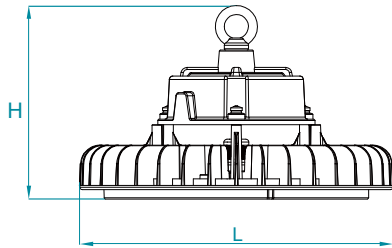

Dimensions

100W	Ø 10.24*6.26 inch
150W/200W	Ø 10.24*6.85 inch
240W	Ø 12.60*6.73 inch
300W	Ø 12.60*7.80 inch

Accessories (optional)

Sensor	
Emergency driver	
120° Reflector	

Structures

Applications

Workshop/Factory/Warehouse/Highway toll stations/Gas stations/Supermarkets/Exhibition halls/Stadiums and other places of lighting required...

Luminaire Photometric Test Report

Ø 10.24*6.26 inch 100W

Ø 10.24*6.85 inch 150W

Ø 10.24*6.85 inch 200W

Ø 12.60*6.73 inch 240W

Ø 12.60*7.80 inch 300W

Ordering information

Parameter

B) Metal Chain Mounting

- Screw the include MOUNTING RING clockwise into the hole at the top of the fixture and tighten.
- Ensure the SAFETY ROPE is secured on the fixture. Secure the other end of the SAFETY ROPE to the mounting structure.