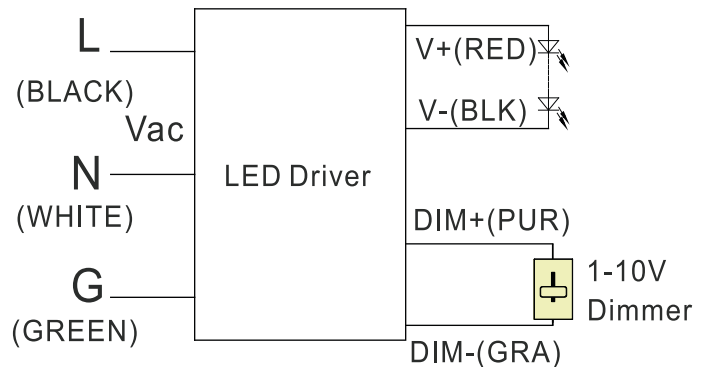

SPECS	UHB32-300	ML	MH	HPS	FLUORESCENT
LUMENS	45,000lm	40000 lm	41250 lm	37800 lm	38880 lm
WATTAGE	300W	800W(400W*2)	750W(250W*3)	420W(70W*6)	648W(54W*12)
EFFICACY	150lm/W	50 lm/W	55 lm/W	90 lm/W	60 lm/W
LIFE (HOURS)	50,000hrs	30,000 hrs	30,000 hrs	30,000 hrs	30,000 hrs
LUMEN DIFFERENTIAL		1000 lm	2250 lm	- 1200 lm	- 20 lm
WATTAGE DIFFERENTIAL		500W	450W	120W	300W
% ENERGY SAVINGS		63%	60%	28.6%	46.3%
NUMBER OF LAMPS		2	3	6	12

Electrical Schematic Diagram

Without any function, 1-10V Dimming wiring diagram

Without any function

1-10V Dimmer

Installation Instructions

Package Contents

Description	Quantity(set)
LED High Bay Fixture	1
Mounting Ring	1
Safety Rope	1
User Manual	1
 Safety Rope	 Mounting Ring(A)

A) Hook Mounting

- If you don't need the plug, cut it off for direct wiring (refer to 4). Connect the black wire (Live Wire), white (Neutral wire) and green wire (Ground) to the appropriate wire inside junction box.
- To make the lamp dimmable, please connect 1-10V dimmer (not include) with the dimming signal of lamp, connect DIM+ port and DIM- port with corresponding line on the dimmer.