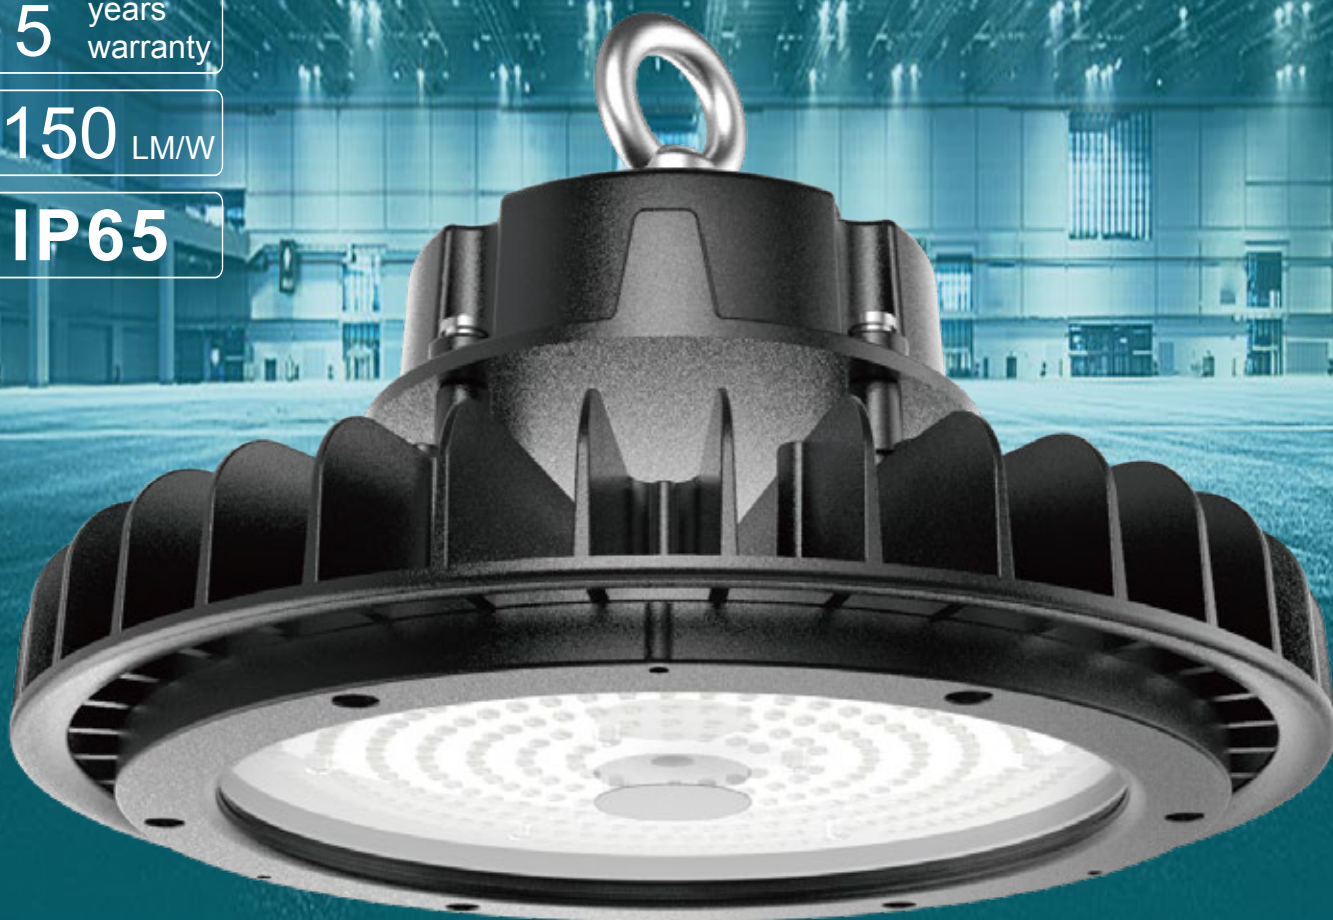

UFO High Bay

Product Catalog

5 years
warranty

150 LM/W

IP65

Product Description

- Sosen/Meanwell brand LED driver
- Super bright LM80 LED 2835 SMD, CRI>70
- Lumen output: 150LM/M
- PF> 0.9, THD<20%
- 120-277Vac , 1-10V dimmable
- High quality glass lens
- Non-flicker, protect your eyes
- 5-7 days fast delivery once confirmed
- IP65
- 5 years warranty

Dimensions

100W	Ø 10.24*6.26 inch
150W/200W	Ø 10.24*6.85 inch
240W	Ø 12.60*6.73 inch
300W	Ø 12.60*7.80 inch

Accessories (optional)

Sensor	
Emergency driver	
120° Reflector	

Structures

Applications

Workshop/Factory/Warehouse/Highway toll stations/Gas stations/Supermarkets/Exhibition halls/Stadiums and other places of lighting required...