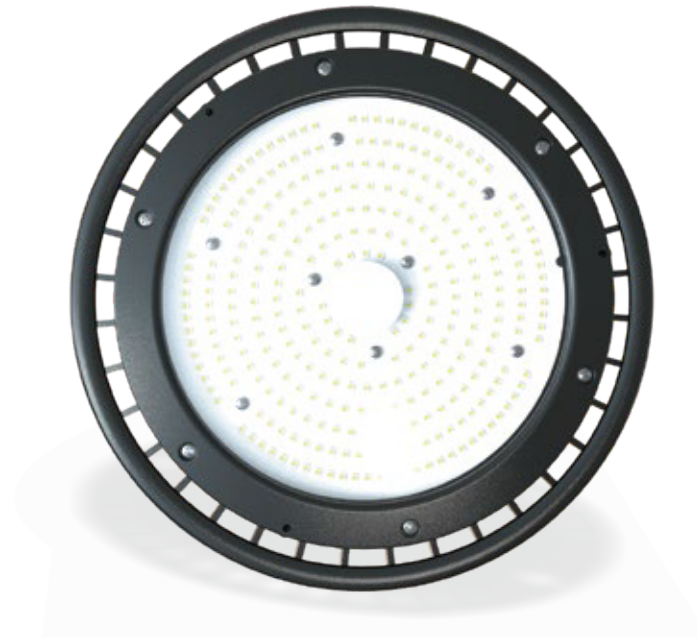

UFO High Bay

Product Catalog

5 years
warranty

150 LM/W

IP65

Product Description

- Sosen/Meanwell brand LED driver
- Super bright LM80 LED 2835 SMD, CRI>70
- Lumen output: 150LM/M
- PF> 0.9, THD<20%
- 120-277Vac , 1-10V dimmable
- High quality glass lens
- Non-flicker, protect your eyes
- 5-7 days fast delivery once confirmed
- IP65
- 5 years warranty

Dimensions

100W	Ø 10.24*6.26 inch
150W/200W	Ø 10.24*6.85 inch
240W	Ø 12.60*6.73 inch
300W	Ø 12.60*7.80 inch

Accessories (optional)

Sensor	
Emergency driver	
120° Reflector	

Structures

Applications

Workshop/Factory/Warehouse/Highway toll stations/Gas stations/Supermarkets/Exhibition halls/Stadiums and other places of lighting required...

Luminaire Photometric Test Report

Ø 10.24*6.26 inch 100W

Ø 10.24*6.85 inch 150W

Ø 10.24*6.85 inch 200W

Ø 12.60*6.73 inch 240W

Ø 12.60*7.80 inch 300W

Ordering information

Parameter

UFO High Bay Series

Model No.	Watts(W)	Input Voltage	Lumen	Size (Inch)	N.W (lbs)
YG017UHB100-X-WL-DM	100	120-277Vac	150LM/W	Ø 10.24*6.26	4.29
YG017UHB150-X-WL-DM	150			Ø 10.24*6.85	4.40
YG017UHB200-X-WL-DM	200			Ø 10.24*6.85	4.40
YG017UHB240-X-WL-DM	240			Ø 12.60*6.73	6.34
YG017UHB300-X-WL-DM	300			Ø 12.60*7.80	9.85