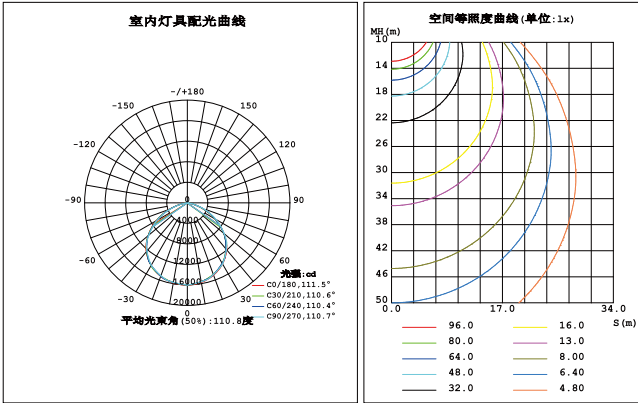

Dimensions

100W	Ø 10.24*6.26 inch
150W/200W	Ø 10.24*6.85 inch
240W	Ø 12.60*6.73 inch
300W	Ø 12.60*7.80 inch

Accessories (optional)

Sensor	
Emergency driver	
120° Reflector	

Structures

Applications

Workshop/Factory/Warehouse/Highway toll stations/Gas stations/Supermarkets/Exhibition halls/Stadiums and other places of lighting required...

Luminaire Photometric Test Report

Ø 10.24*6.26 inch 100W

Ø 10.24*6.85 inch 150W

Ø 10.24*6.85 inch 200W

Ø 12.60*6.73 inch 240W

Ø 12.60*7.80 inch 300W

Ordering information

Parameter