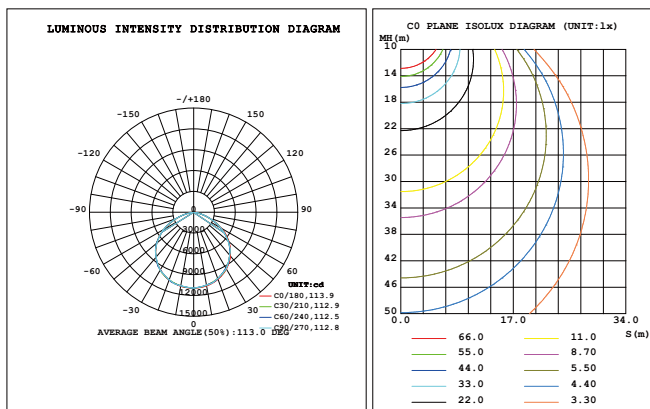

Dimensions

100W	Ø 10.24*6.26 inch
150W/200W	Ø 10.24*6.85 inch
240W	Ø 12.60*6.73 inch
300W	Ø 12.60*7.80 inch

Accessories (optional)

Sensor	
Emergency driver	
120° Reflector	

Structures

Applications

Workshop/Factory/Warehouse/Highway toll stations/Gas stations/Supermarkets/Exhibition halls/Stadiums and other places of lighting required...

Luminaire Photometric Test Report

Ø 10.24*6.26 inch 100W

Ø 10.24*6.85 inch 150W

Ø 10.24*6.85 inch 200W

Ø 12.60*6.73 inch 240W

Ø 12.60*7.80 inch 300W

Ordering information

Parameter