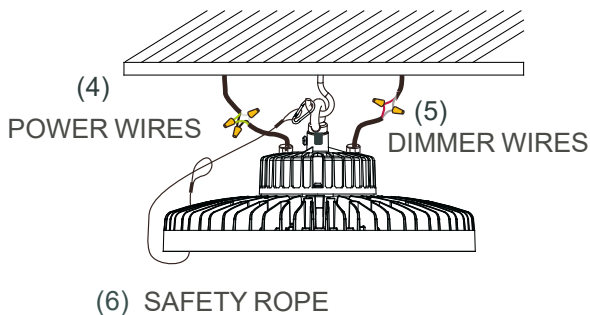

Electrical Schematic Diagram

Without any function, 1-10V Dimming wiring diagram

Without any function

1-10V Dimmer

Installation Instructions

Package Contents

Description	Quantity(set)
LED High Bay Fixture	1
Mounting Ring	1
Safety Rope	1
User Manual	1
 Safety Rope	 Mounting Ring(A)

A) Hook Mounting

- If you don't need the plug, cut it off for direct wiring (refer to 4). Connect the black wire (Live Wire), white (Neutral wire) and green wire (Ground) to the appropriate wire inside junction box.
- To make the lamp dimmable, please connect 1-10V dimmer (not include) with the dimming signal of lamp, connect DIM+ port and DIM- port with corresponding line on the dimmer.

B) Metal Chain Mounting

- Screw the include MOUNTING RING clockwise into the hole at the top of the fixture and tighten.
- Ensure the SAFETY ROPE is secured on the fixture. Secure the other end of the SAFETY ROPE to the mounting structure.