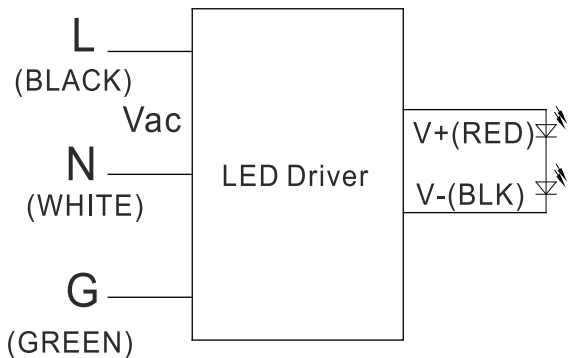

SPECS	UHB26-200	ML	MH	HPS	FLUORESCENT
LUMENS	30,000 lm	25000 lm	22000 lm	25200 lm	25920 lm
WATTAGE	200W	500W	400W	280W(70W*4)	432W(54W*8)
EFFICACY	150lm/W	50 lm/W	55 lm/W	90 lm/W	60 lm/W
LIFE (HOURS)	50,000hrs	30,000 hrs	30,000 hrs	30,000 hrs	30,000 hrs
LUMEN DIFFERENTIAL		- 1000 lm	- 4000 lm	- 3500 lm	- 80 lm
WATTAGE DIFFERENTIAL		300W	200W	80W	232W
% ENERGY SAVINGS		60%	50%	28.6%	53.7%
NUMBER OF LAMPS		1	1	4	8

SPECS	UHB32-240	ML	MH	HPS	FLUORESCENT
LUMENS	36,000 lm	30000 lm	28875 lm	31500 lm	29160 lm
WATTAGE	240W	600W(500W+100W)	525W(175W*3)	350W(70W*5)	486W(54W*9)
EFFICACY	150 lm/W	50 lm/W	55 lm/W	90 lm/W	60 lm/W
LIFE (HOURS)	50,000hrs	30,000 hrs	30,000 hrs	30,000 hrs	30,000 hrs
LUMEN DIFFERENTIAL		- 1200 lm	- 2325 lm	300 lm	- 2040 lm
WATTAGE DIFFERENTIAL		360W	285W	110W	246W
% ENERGY SAVINGS		60.0%	54.3%	31.4%	50.6%
NUMBER OF LAMPS		2	3	5	9

SPECS	UHB32-300	ML	MH	HPS	FLUORESCENT
LUMENS	45,000lm	40000 lm	41250 lm	37800 lm	38880 lm
WATTAGE	300W	800W(400W*2)	750W(250W*3)	420W(70W*6)	648W(54W*12)
EFFICACY	150lm/W	50 lm/W	55 lm/W	90 lm/W	60 lm/W
LIFE (HOURS)	50,000hrs	30,000 hrs	30,000 hrs	30,000 hrs	30,000 hrs
LUMEN DIFFERENTIAL		1000 lm	2250 lm	- 1200 lm	- 20 lm
WATTAGE DIFFERENTIAL		500W	450W	120W	300W
% ENERGY SAVINGS		63%	60%	28.6%	46.3%
NUMBER OF LAMPS		2	3	6	12

Electrical Schematic Diagram

Without any function, 1-10V Dimming wiring diagram

Without any function