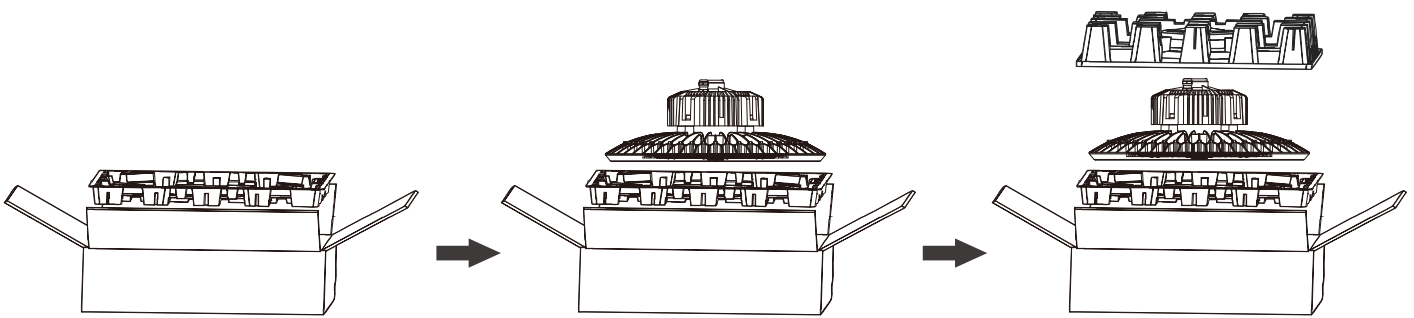

Packaging Information

Model No.	Watts(W)	N. W (lbs)	Carton Size (Inch)	QTY/ctn (pcs)	G. W (lbs)	Qty loaded by 20GP	Qty loaded by 40GP	Qty loaded by 40HQ
YG017UHB 100-X-WL-DM	100	4.29 lbs	10.63*10.63*7.09	1	6.94 lbs	2016 pcs	4032 pcs	4707 pcs
YG017UHB 150-X-WL-DM	150	4.40 lbs	10.63*10.63*7.68	1	7.05 lbs	1848 pcs	3696 pcs	4368 pcs
YG017UHB 200-X-WL-DM	200	4.40 lbs	10.63*10.63*7.68	1	7.05 lbs	1848 pcs	3696 pcs	4368 pcs
YG017UHB 240-X-WL-DM	240	6.34 lbs	12.99*12.99*7.28	1	8.99 lbs	1224 pcs	2520 pcs	2730 pcs
YG017UHB 300-X-WL-DM	300	9.85 lbs	12.99*11.81*8.27	1	11.9 lbs	1190 pcs	2450 pcs	2940 pcs

Replacement

SPECS	UHB26-100	ML	MH	HPS	FLUORESCENT
LUMENS	15,000 lm	12,500 lm	13750 lm	13500 lm	12960 lm
WATTAGE	100W	250W	250W	150W	216W(54W*4)
EFFICACY	150 lm/W	50 lm/W	55 lm/W	90 lm/W	60 lm/W
LIFE (HOURS)	50,000hrs	30,000 hrs	30,000 hrs	30,000 hrs	30,000 hrs
LUMEN DIFFERENTIAL		-500 lm	750 lm	500 lm	- 40 lm
WATTAGE DIFFERENTIAL		150W	150W	50W	116W
% ENERGY SAVINGS		60%	60%	33.3%	53.7%
NUMBER OF LAMPS		1	1	1	4

SPECS	UHB26-150	ML	MH	HPS	FLUORESCENT
LUMENS	22,500 lm	20000 lm	19250 lm	18900 lm	19440 lm
WATTAGE	150W	400W	350W(175W*2)	210W(70W*3)	324W(54W*6)
EFFICACY	150 lm/W	50 lm/W	55 lm/W	90 lm/W	60 lm/W
LIFE (HOURS)	50,000hrs	30,000 hrs	30,000 hrs	30,000 hrs	30,000 hrs
LUMEN DIFFERENTIAL		500 lm	-250 lm	- 600 lm	- 60 lm
WATTAGE DIFFERENTIAL		250W	200W	60W	174W
% ENERGY SAVINGS		62.5%	57.2%	28.6%	53.7%
NUMBER OF LAMPS		1	2	3	6