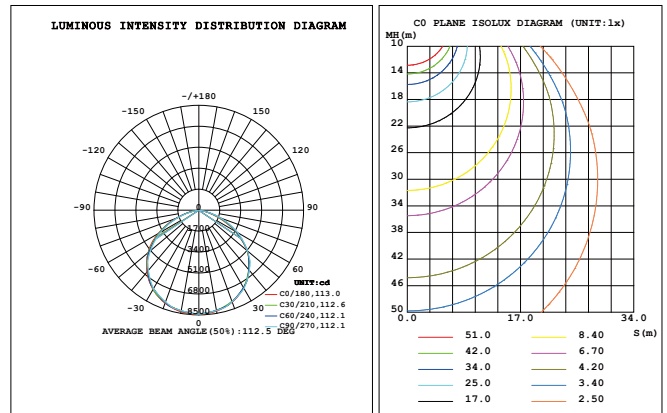

Dimensions

100W	Ø 10.24*6.26 inch
150W/200W	Ø 10.24*6.85 inch
240W	Ø 12.60*6.73 inch
300W	Ø 12.60*7.80 inch

Accessories (optional)

Sensor	
Emergency driver	
120° Reflector	

Structures

Applications

Workshop/Factory/Warehouse/Highway toll stations/Gas stations/Supermarkets/Exhibition halls/Stadiums and other places of lighting required...

Luminaire Photometric Test Report

Ø 10.24*6.26 inch 100W

Ø 10.24*6.85 inch 150W

Ø 10.24*6.85 inch 200W

Ø 12.60*6.73 inch 240W

Ø 12.60*7.80 inch 300W

Ordering information

Parameter