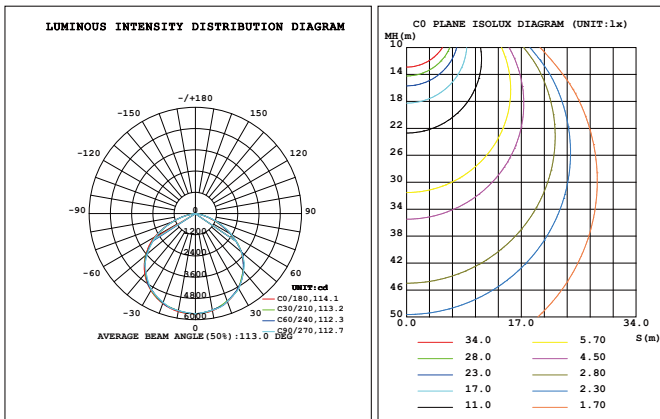

Dimensions

100W	Ø 10.24*6.26 inch
150W/200W	Ø 10.24*6.85 inch
240W	Ø 12.60*6.73 inch
300W	Ø 12.60*7.80 inch

Accessories (optional)

Sensor	
Emergency driver	
120° Reflector	

Structures

Applications

Workshop/Factory/Warehouse/Highway toll stations/Gas stations/Supermarkets/Exhibition halls/Stadiums and other places of lighting required...

Luminaire Photometric Test Report

Ø 10.24*6.26 inch 100W

Ø 10.24*6.85 inch 150W

Ø 10.24*6.85 inch 200W

Ø 12.60*6.73 inch 240W

Ø 12.60*7.80 inch 300W

Ordering information

Parameter