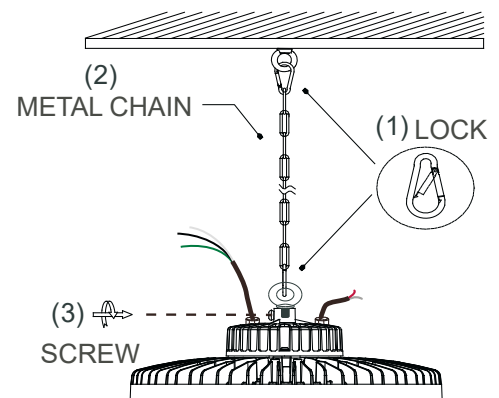

Electrical Schematic Diagram

Without any function, 1-10V Dimming wiring diagram

Without any function

1-10V Dimmer

Installation Instructions

Package Contents

Description	Quantity(set)
LED High Bay Fixture	1
Mounting Ring	1
Safety Rope	1
User Manual	1
 Safety Rope	 Mounting Ring(A)

A) Hook Mounting

- If you don't need the plug, cut it off for direct wiring (refer to 4). Connect the black wire (Live Wire), white (Neutral wire) and green wire (Ground) to the appropriate wire inside junction box.
- To make the lamp dimmable, please connect 1-10V dimmer (not include) with the dimming signal of lamp, connect DIM+ port and DIM- port with corresponding line on the dimmer.

B) Metal Chain Mounting

- Screw the include MOUNTING RING clockwise into the hole at the top of the fixture and tighten.
- Ensure the SAFETY ROPE is secured on the fixture. Secure the other end of the SAFETY ROPE to the mounting structure.