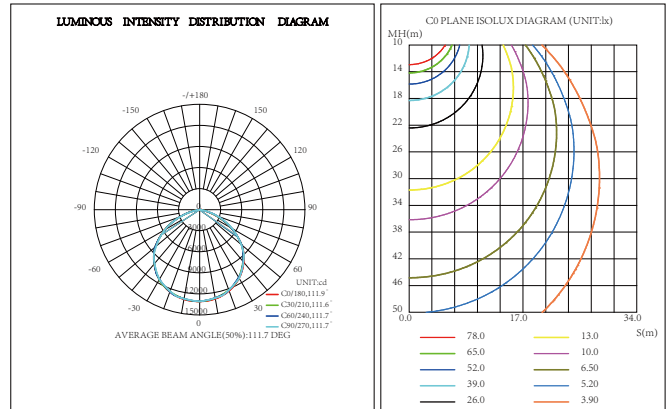

Dimensions

100W	Ø 10.24*6.26 inch
150W/200W	Ø 10.24*6.85 inch
240W	Ø 12.60*6.73 inch
300W	Ø 12.60*7.80 inch

Accessories (optional)

Sensor	
Emergency driver	
120° Reflector	

Structures

Applications

Workshop/Factory/Warehouse/Highway toll stations/Gas stations/Supermarkets/Exhibition halls/Stadiums and other places of lighting required...

Luminaire Photometric Test Report

Ø 10.24*6.26 inch 100W

Ø 10.24*6.85 inch 150W

Ø 10.24*6.85 inch 200W

Ø 12.60*6.73 inch 240W

Ø 12.60*7.80 inch 300W

Ordering information

Parameter