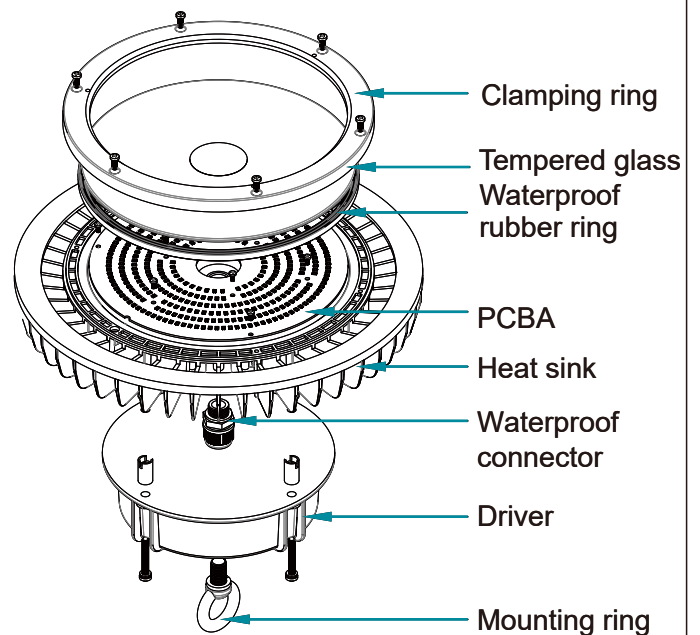

Dimensions

100W	Ø 10.24*6.26 inch
150W/200W	Ø 10.24*6.85 inch
240W	Ø 12.60*6.73 inch
300W	Ø 12.60*7.80 inch

Accessories (optional)

Sensor	
Emergency driver	
120° Reflector	

Structures

Applications

Workshop/Factory/Warehouse/Highway toll stations/Gas stations/Supermarkets/Exhibition halls/Stadiums and other places of lighting required...

Luminaire Photometric Test Report

Ø 10.24*6.26 inch 100W

Ø 10.24*6.85 inch 150W

Ø 10.24*6.85 inch 200W

Ø 12.60*6.73 inch 240W

Ø 12.60*7.80 inch 300W

Ordering information

Parameter

B) Metal Chain Mounting

- Screw the include MOUNTING RING clockwise into the hole at the top of the fixture and tighten.
- Ensure the SAFETY ROPE is secured on the fixture. Secure the other end of the SAFETY ROPE to the mounting structure.