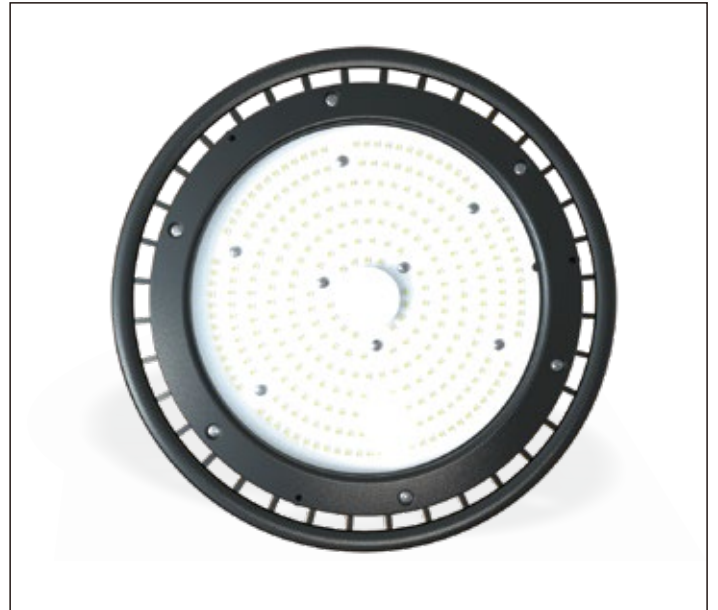

UFO High Bay

Product Catalog

5 years
warranty

150 LM/W

IP65

Product Description

- Sosen/Meanwell brand LED driver
- Super bright LM80 LED 2835 SMD, CRI>70
- Lumen output: 150LM/M
- PF> 0.9, THD<20%
- 120-277Vac , 1-10V dimmable
- High quality glass lens
- Non-flicker, protect your eyes
- 5-7 days fast delivery once confirmed
- IP65
- 5 years warranty

Dimensions

100W	Ø 10.24*6.26 inch
150W/200W	Ø 10.24*6.85 inch
240W	Ø 12.60*6.73 inch
300W	Ø 12.60*7.80 inch

Accessories (optional)

Sensor	
Emergency driver	
120° Reflector	

Structures

Applications

Workshop/Factory/Warehouse/Highway toll stations/Gas stations/Supermarkets/Exhibition halls/Stadiums and other places of lighting required...

Luminaire Photometric Test Report

Ø 10.24*6.26 inch 100W

Ø 10.24*6.85 inch 150W

Ø 10.24*6.85 inch 200W

Ø 12.60*6.73 inch 240W

Ø 12.60*7.80 inch 300W

Ordering information

Parameter

UFO High Bay Series

Model No.	Watts(W)	Input Voltage	Lumen	Size (Inch)	N.W (lbs)
YG017UHB100-X-WL-DM	100	120-277Vac	150LM/W	Ø 10.24*6.26	4.29
YG017UHB150-X-WL-DM	150			Ø 10.24*6.85	4.40
YG017UHB200-X-WL-DM	200			Ø 10.24*6.85	4.40
YG017UHB240-X-WL-DM	240			Ø 12.60*6.73	6.34
YG017UHB300-X-WL-DM	300			Ø 12.60*7.80	9.85