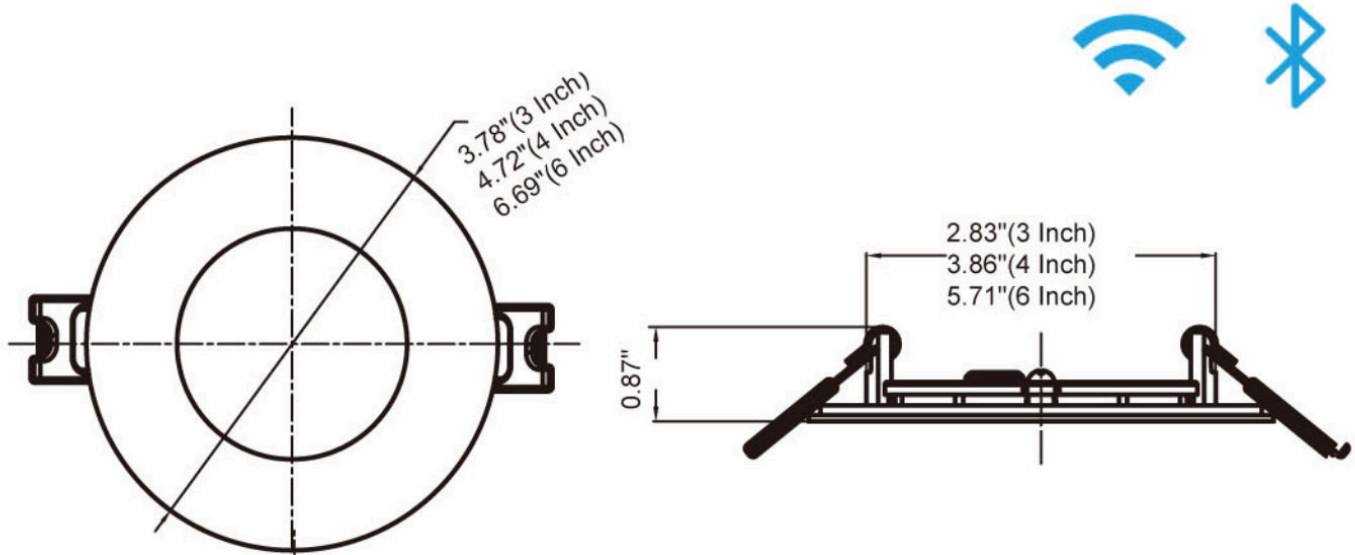

LED Smart Recessed Slim Panel

16 Million
RGB+C+W Colours

group multiple
lights

amazon alexa

works with the
Google Assistant

Specification

Item No.	Cut Hole	Voltage	Watt	Colors	Lumen	Certificate
LP4RD9WRGBW-Wifi	4"	120V	9W	RGBW	750LM	ETL ES
LP4RD9WRGBW-Wifi	6"	120V	12W	RGBW	1000LM	ETL ES

CERTIFICATIONS:

- ETL
- ENERGY STAR qualified

MATERIAL:

- Finish White
- Housing Die cast aluminium
- Lens PC

PARAMETERS:

- Input Frequency 120V, 60Hz
- Ambient Temp -20 C - 45 C
- Dimming 10%-100%

APPLICATION:

- Residential - Airport
- Hospitality - Hospital
- Retail - Offices