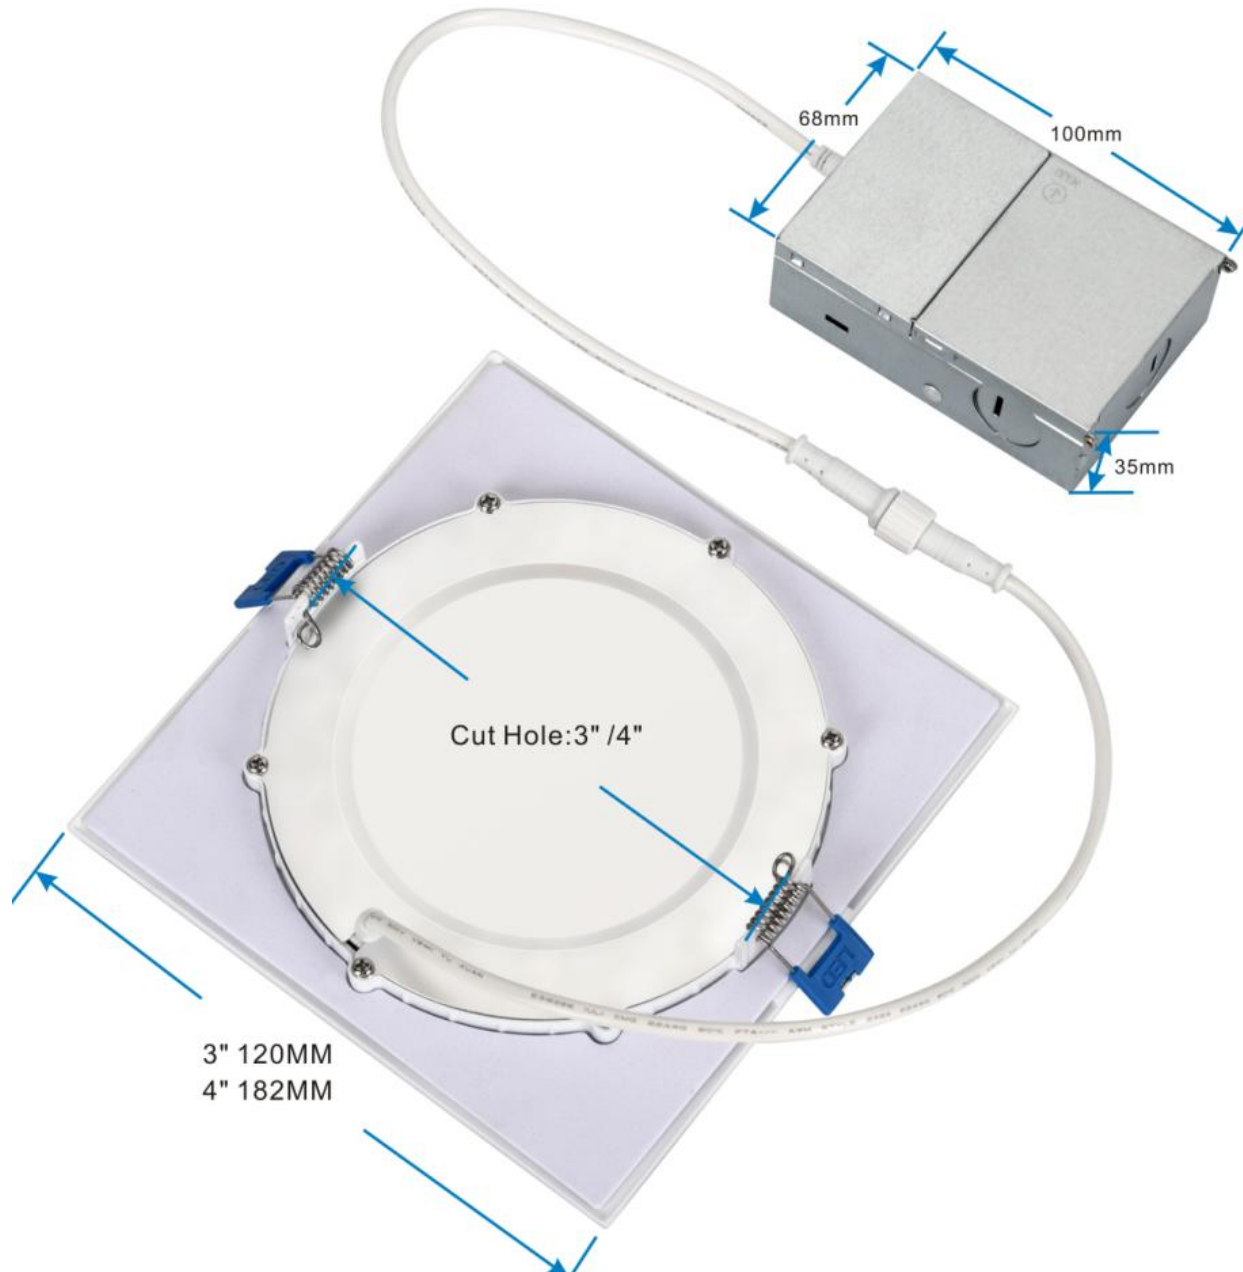

SHENZHEN YOUTH GREEN LIGHTING TECHNOLOGY CO.,LTD.

ADD: YOUTHGREEN COMMERCIAL PARK,SHIYAN TOWN BAOAN DISTRICT,SHENZHEN CITY,GUANGDONG PROVINCE,CHINA.

Tel: 86 135 4326 3953; Email: info@youthgreenled.com' Web: www.youthgreenled.com

Products Dimensions