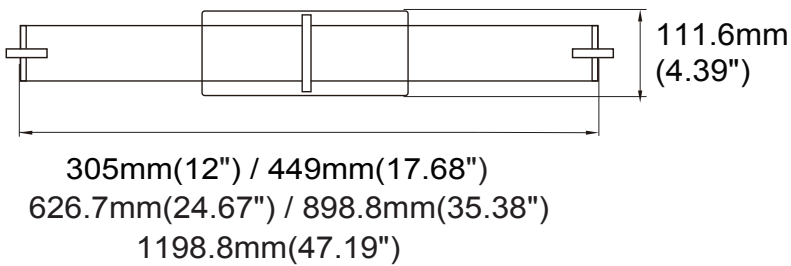

**Line Drawing**

**Feature**

- CCT**  
Tunable
- DIM**  
Dimmable
- CRI80/90**
- Damp Rated**
- 120V**
- Low Flicker**
- 120°**
- 50,000h**

**Specification**

Code	Size	Power	CCT	Lumen	Certificate	Function	PCS/CTN	CTN Size	40HQ/PCS
YG-VL-C	12"	15W	2700K-5000K	1200lm	ETL/cETL	Single CCT  3-CCT  5-CCT	10	60*35*26cm	11800
YG-VL-C	18"	20W	2700K-5000K	1600lm	ETL/cETL		10	60*51*26cm	8800
YG-VL-C	24"	25W	2700K-5000K	2000lm	ETL/cETL		6	68*37*26cm	6318
YG-VL-C	36"	30W	2700K-5000K	2400lm	ETL/cETL		6	96*37*26cm	4452
YG-VL-C	48"	35W	2700K-5000K	2800lm	ETL/cETL		6	124*37*26cm	3456