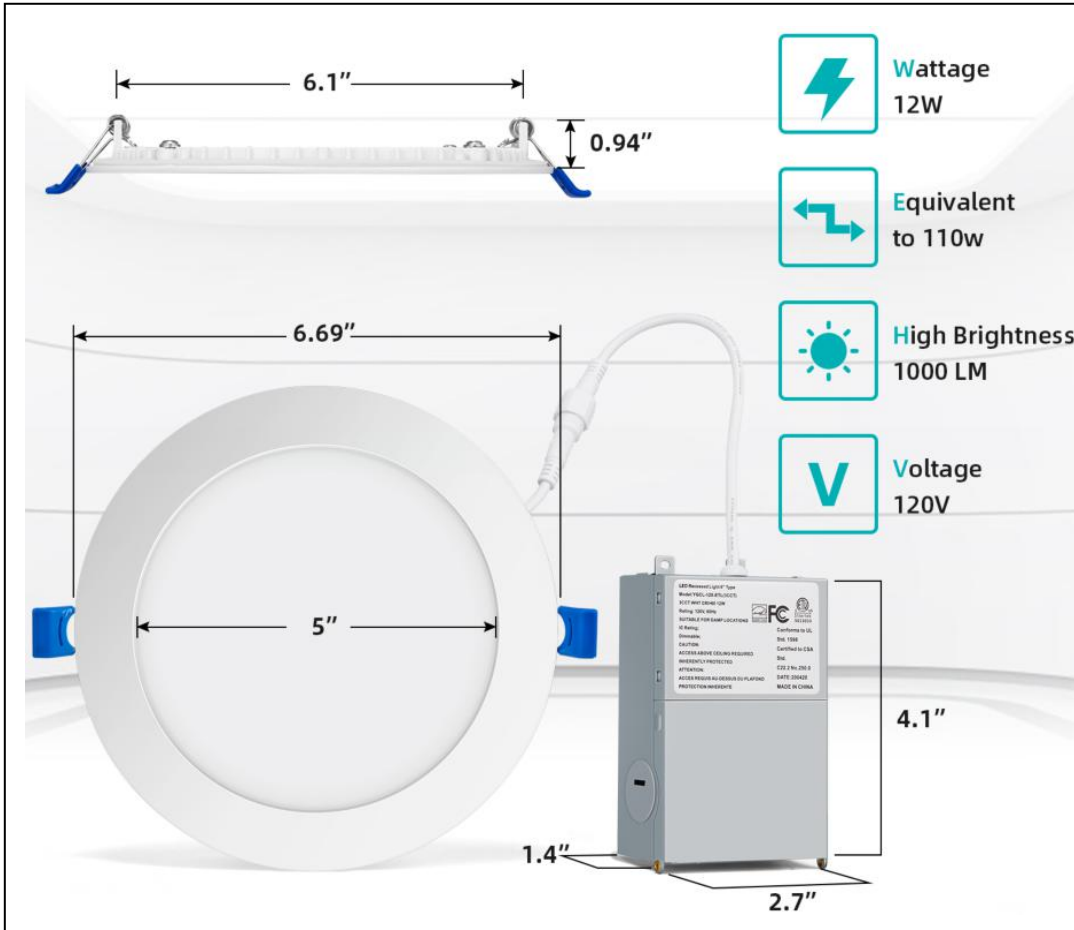

SHENZHEN YOUTH GREEN LIGHTING TECHNOLOGY CO.,LTD.

ADD: YOUTHGREEN COMMERCIAL PARK,SHIYAN TOWN BAOAN DISTRICT,SHENZHEN CITY,GUANGDONG PROVINCE,CHINA.

Tel: 86 755-366-28289; Email: sales01@youthgreenled.com; Web: www.youthgreenled.com

Features I: