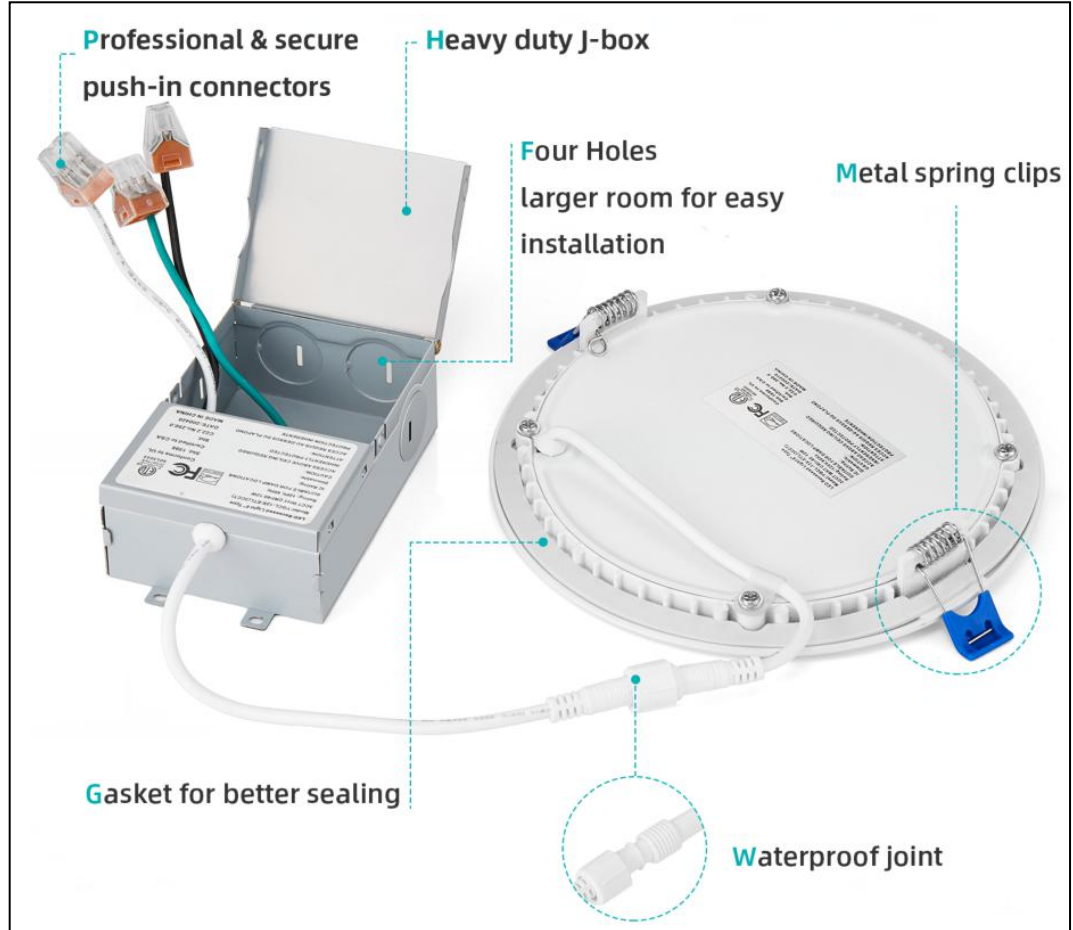

SHENZHEN YOUTH GREEN LIGHTING TECHNOLOGY CO.,LTD.

ADD: YOUTHGREEN COMMERCIAL PARK,SHIYAN TOWN BAOAN DISTRICT,SHENZHEN CITY,GUANGDONG PROVINCE,CHINA.

Tel: 86 755-366-28289; Email: sales01@youthgreenled.com; Web: www.youthgreenled.com

Features I: