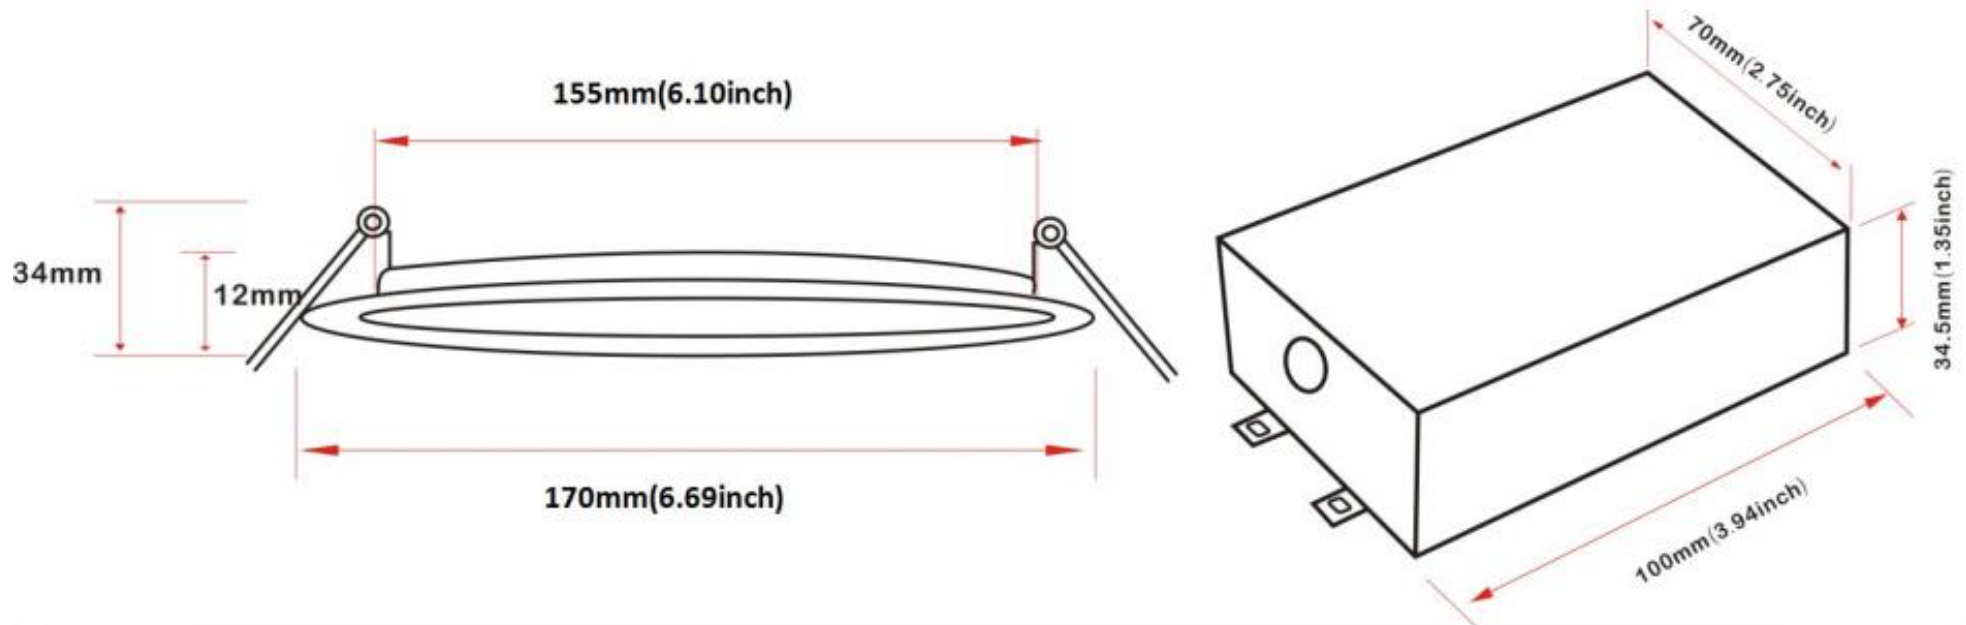

Application

- 1- Home, office, factory, warehouse, parking lot;
- 2- market, school, library, hospital, museum;
- 3- home lighting;

Drawing

| Type | Value |
|-----------------------|-------------------------------------|
| Outer Diameter | 6.69 INCH (square is 6.70x6.70INCH) |
| Cut Hole | 6.10 INCH (square is 6.10x6.10INCH) |
| Height (Panel) | 0.44 INCH |
| Height (Junction Box) | 1.35 INCH |
| Length (Junction Box) | 3.94 INCH |
| Width (Junction Box) | 2.75 INCH |